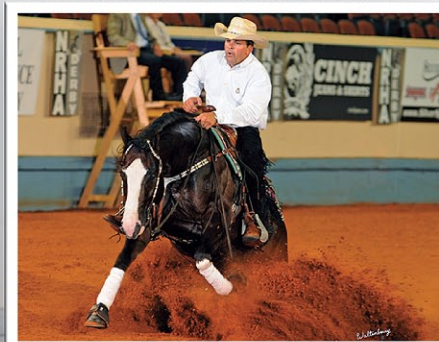

Congratulations Our newest 100K+ earner...

Lev 4 Open, 8th
CUSTOM CASH ADVANCE
LTE: $104,258

OWNER/RIDER: LUGA LLC/DUANE LATIMER

More Finalists...

Lev 3 Open Finalist
NICS CUSTOM
OWNER/RIDER: FRANK MILLSTID/CAROL METCALF

Lev 2 Non Pro & Prime Time Finalist
FIRST CLASS CUSTOM
OWNER/RIDER: CHRISTIE BATSON

Lev 1 & Lev 2 Non Pro Finalist
SWEET N CUSTOM
OWNER/RIDER: JOE & KAREN MORAN/KELLY MORAN